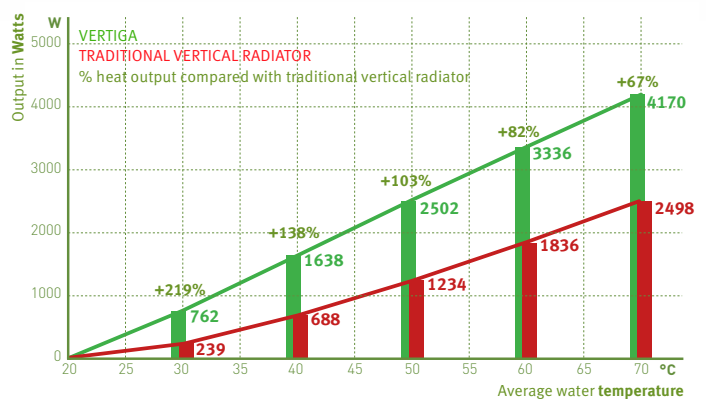

fully automatic operation driven by water temperature sensors

OUTPUT BASED ON WATER TEMPERATURE

Comparing Vertiga and a traditional vertical radiator of the same size
Sound pressure Vertiga max. 28 db(A) (in medium mode).