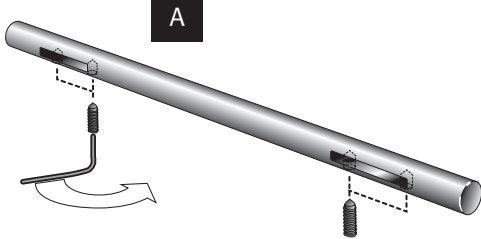

## Mounting instructions towel rail

### Parts

Code	L
5501.001	22 3/64 (56)
5501.002	25 63/64 (66)

1

Note: dimensions in "( )" are shown in centimeters.

3

4

5