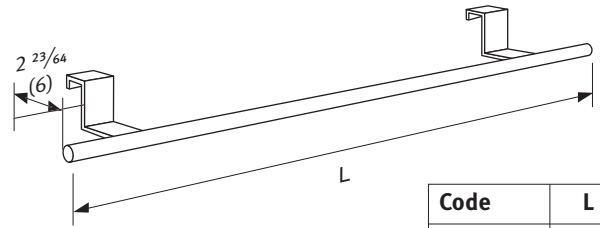

## Mounting instructions towel rail

### Parts

Code	L
5501.001	22 3/64 (56)
5501.002	25 63/64 (66)

1

Note: dimensions in "( )" are shown in centimeters.

3

4

5