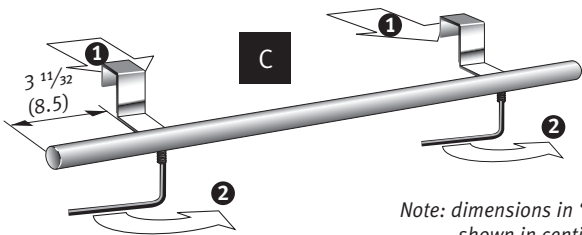

## Mounting instructions towel rail

### Parts

Code	L
5501.001	22 3/64 (56)
5501.002	25 63/64 (66)

1

Note: dimensions in "( )" are shown in centimeters.

3

4

5